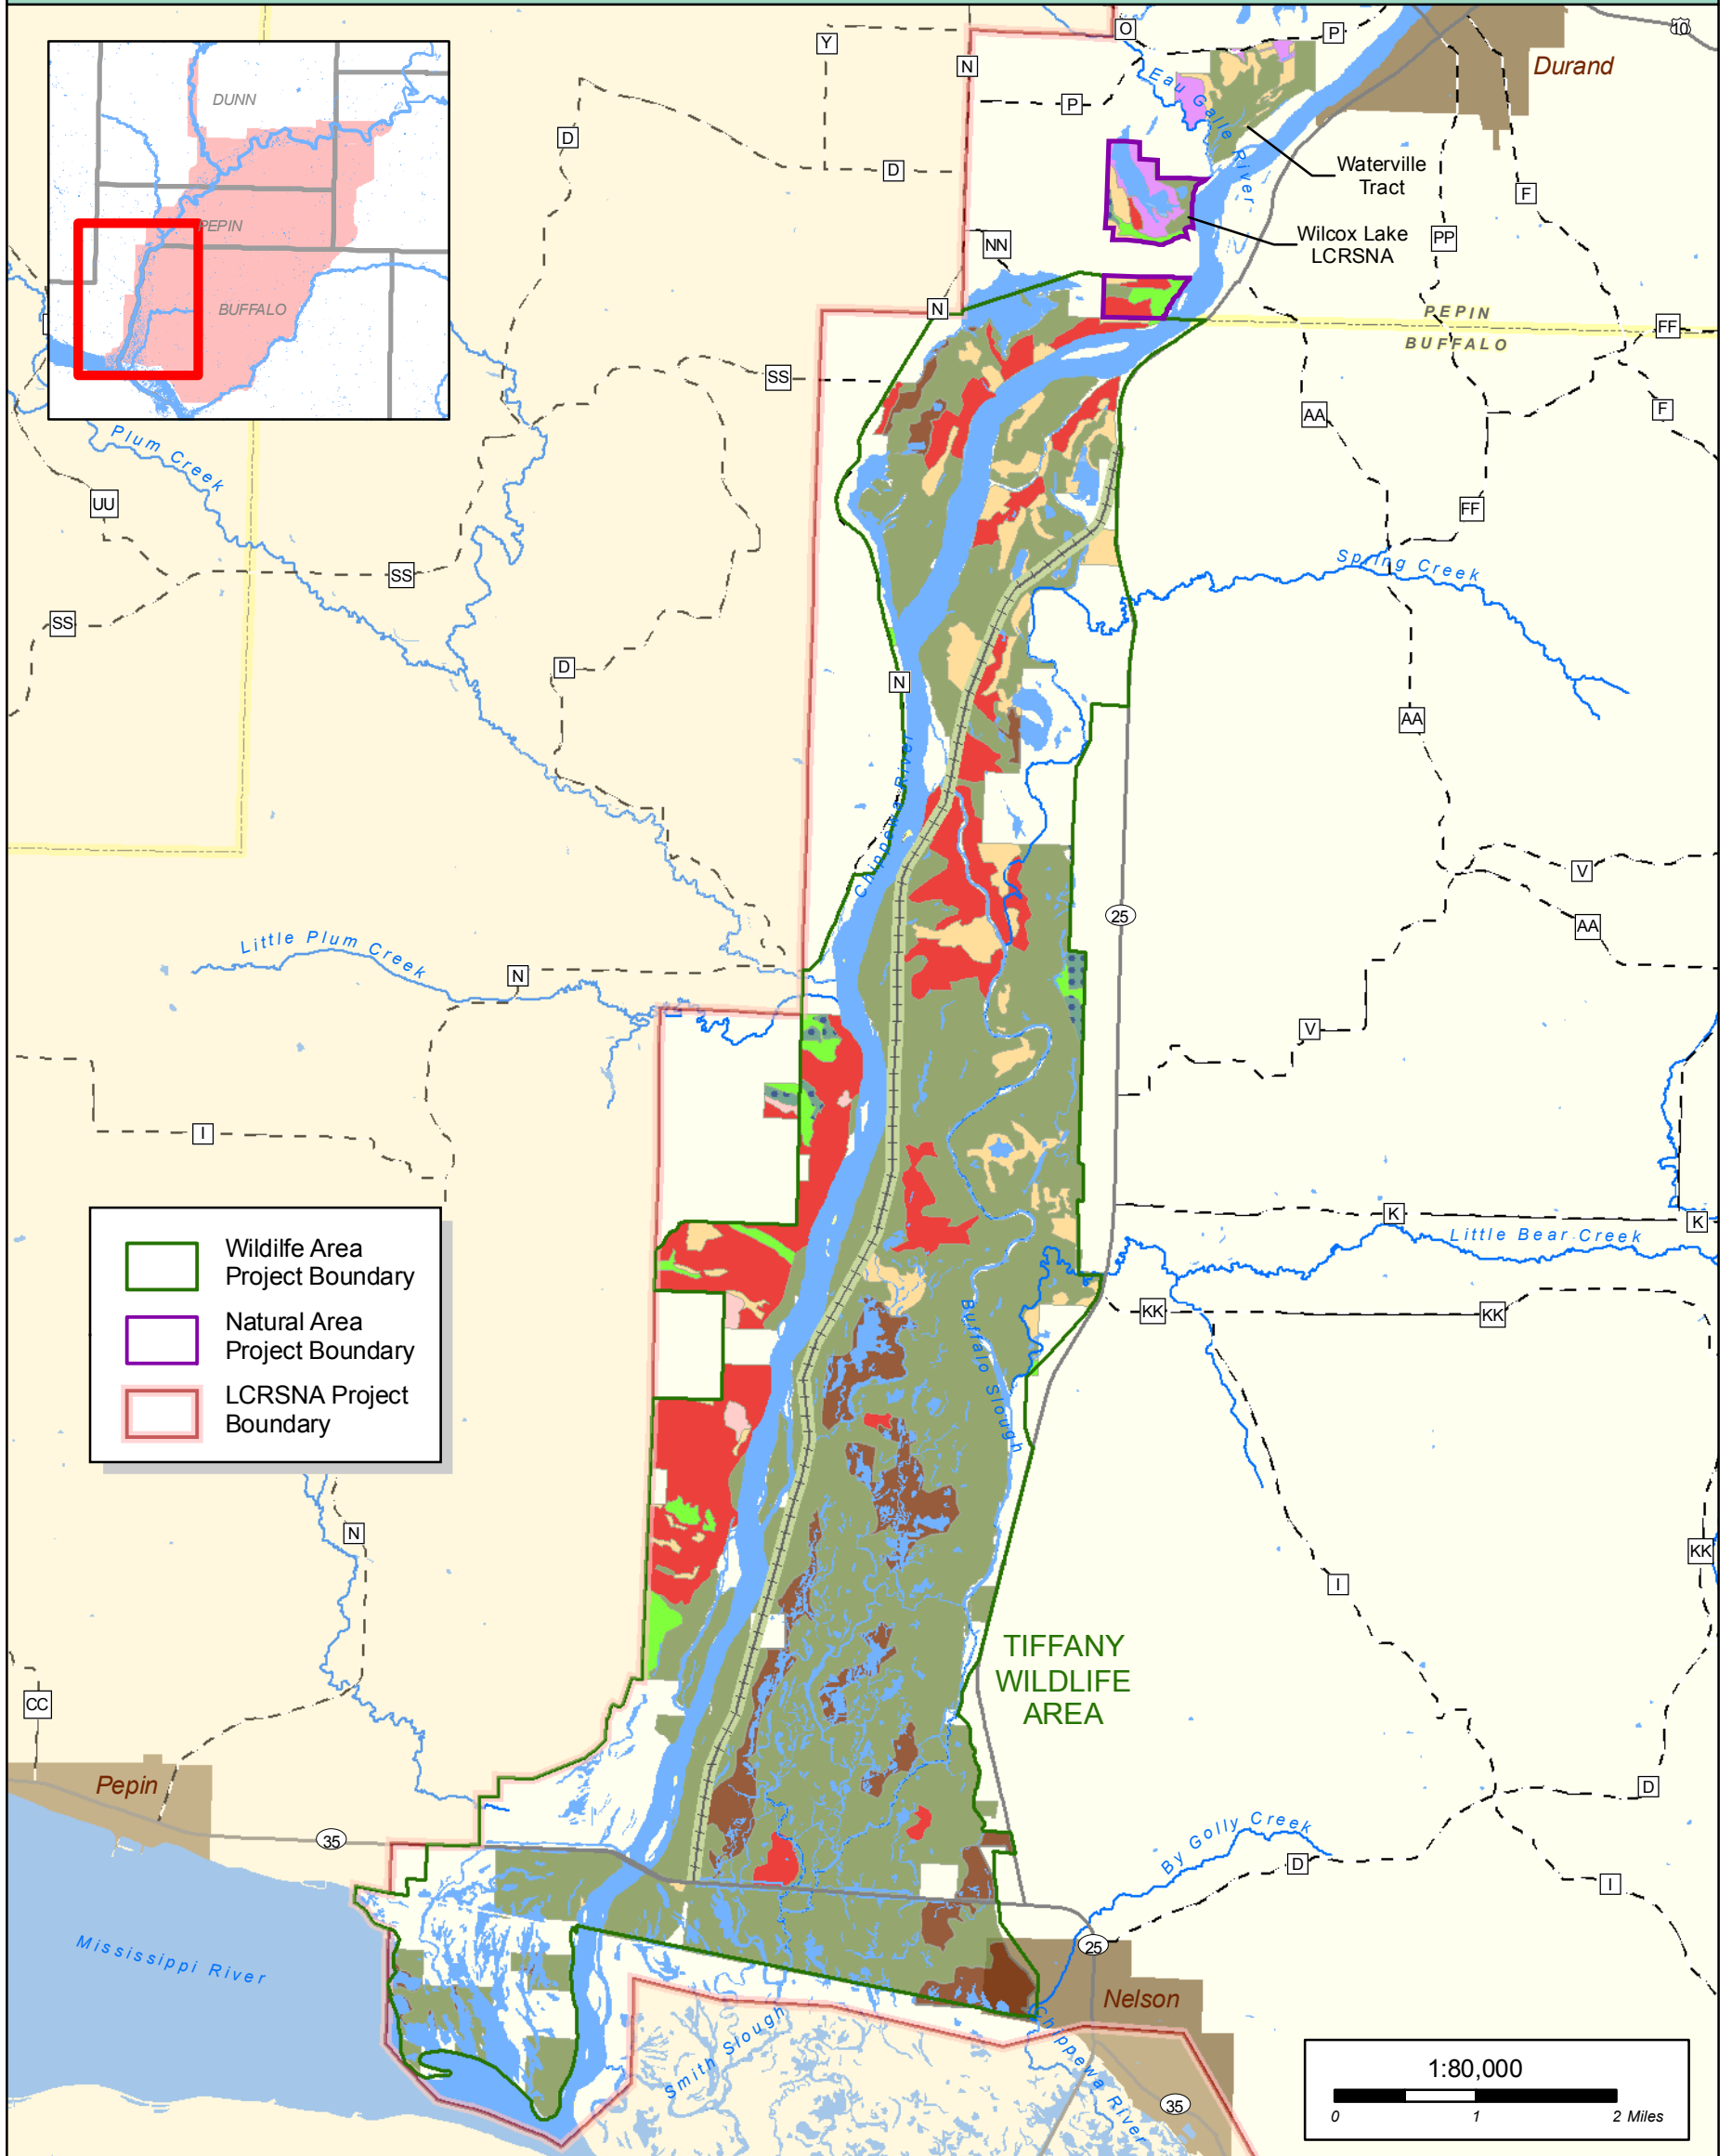

State Wildlife and Natural Areas of the Lower Chippewa River

Existing Land Cover-- Tiffany Wildlife Area

Map D-1

Wildlife Area Project Boundary
 Natural Area Project Boundary
 LCRSNA Project Boundary

MAP D-1	 Agriculture	 Oak	 Bottomland Hardwood	 Barren Land
	 Grass/Herb. Veg./ Upland Brush	 Upland Hardwood	 Emergent Wetland	 Developed
	 Lowland Brush	 Swamp Hardwood	 Wetland	 Railroad Corridor
	 Aspen	 Upland Conifer	 Open Water	 State Recreation Trail
	WISCONSIN DEPARTMENT OF NATURAL RESOURCES  Bureau of Facilities and Lands NA-LCRSNA-MP-D1 acr Map Updated: October 2009			